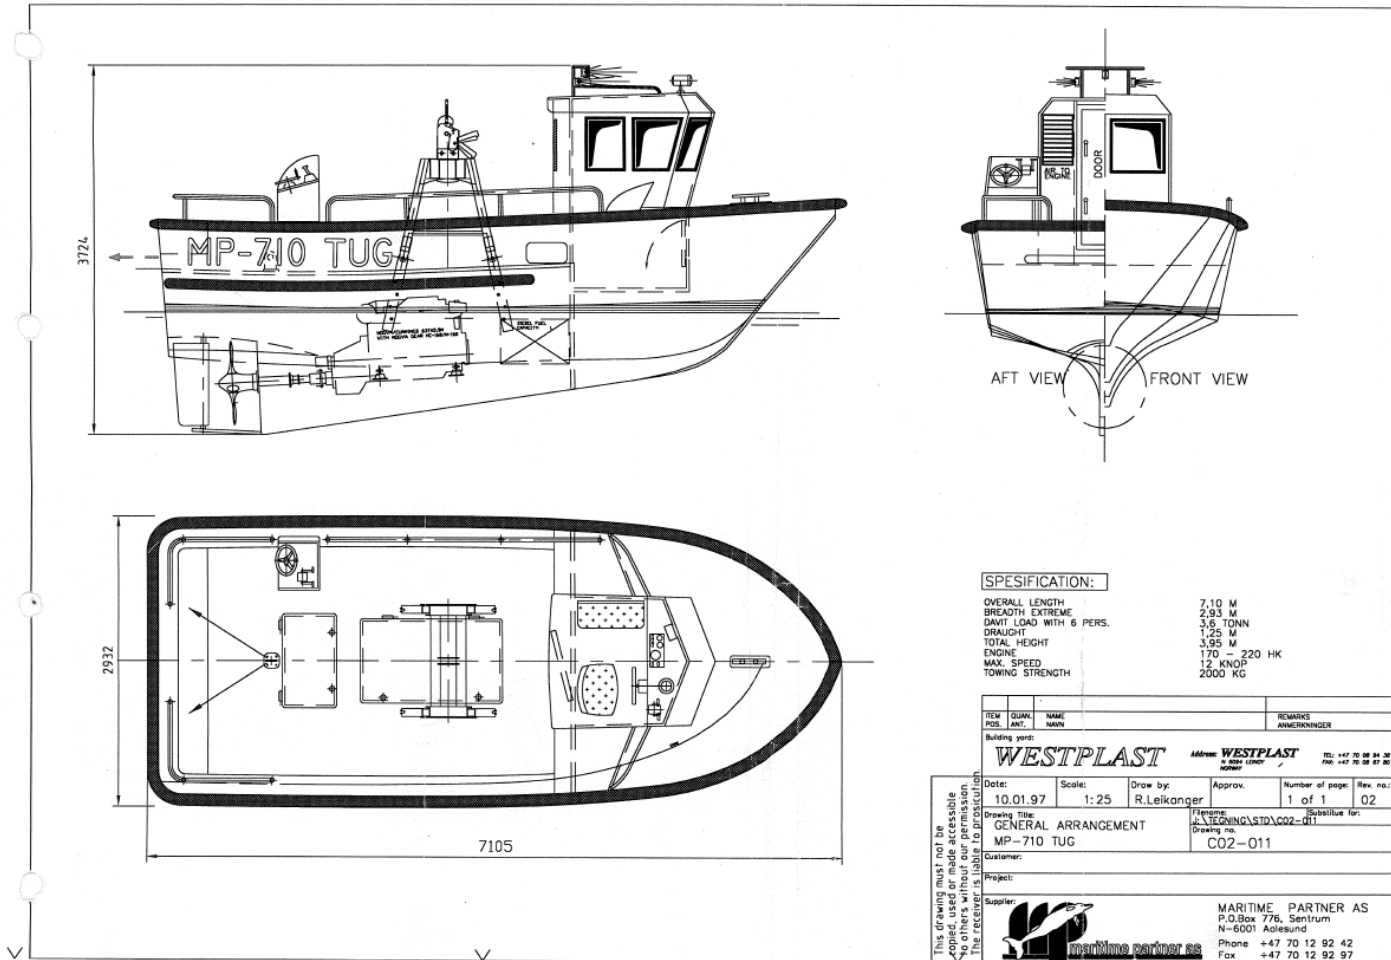

Maritex - Rental

UTLEIE AV LEKTER OG MASKINER

Kontaktinformasjon:
Maritex-Rental AS
Brautvegen 493
4343 Orre
Rogaland, Norge

Kontaktperson utleie:
Arnstein Johnsen
TLF: +47 911 85 444
aj@maritex-group.no
www.maritex-group.no